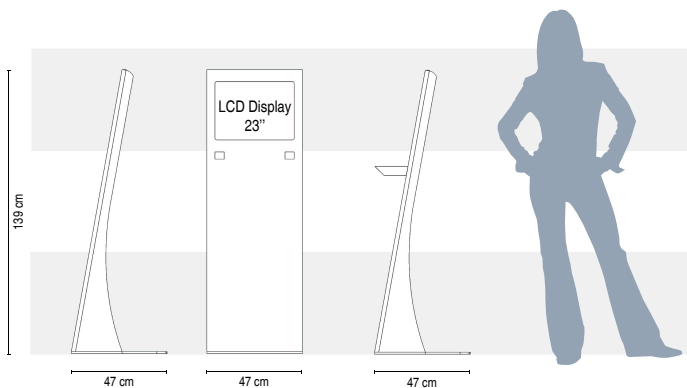

## Info at your fingertips

Thru reducing everything to the bare necessities, we've achieved the minimalist design of the Brussels 19. The kiosk's 6 cm slim enclosure features a magnificent 19 inch display with interactive touch screen functionality.

Configuration with optional keyboard module

BRUSSELS 23"

### DIMENSIONS