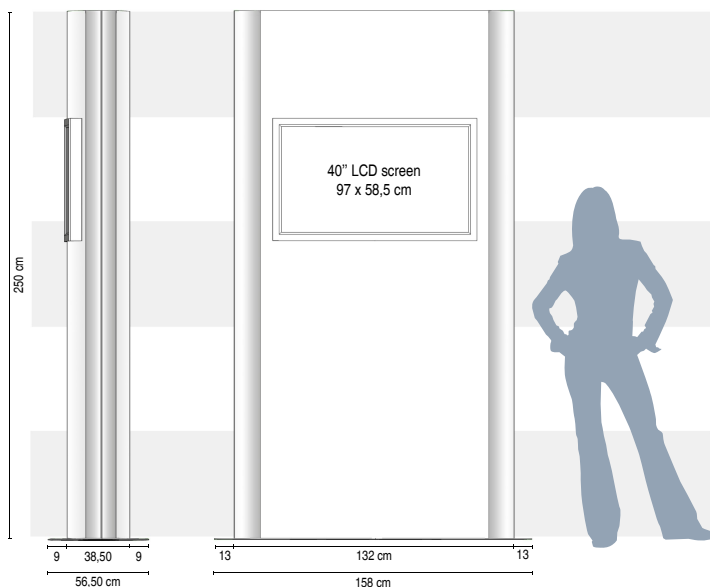

Its aluminum skeleton allows a single person to assemble it quickly.

Its panels in forex can be personalized as you wish it.

Combined with our solution of digital signage U-Ctrl, it represents **the ideal solution to master your visitor's flows** and keep them inform about the various meetings of the day.

ELLIPSO 40"

DIMENSIONS

TECHNICAL DATA

Display	40" LCD screen 16:9 aspect ratio Contrast of 800:1 Resolution of 1366 x 768 pixels Angles of vision horizontal/vertical 170°
Video and audio inputs	RGB 15-Pin D-Sub, DVI-D, S-Video, BNC Video, BNC Component/PC, RS232C 9-Pin D-Sub, Audio (2 x RCA L/R, 1 x Stereo PC)
Kiosk	Aluminium and forex L: 110cm x H: 151cm x l: 70cm
Standard configuration	40" Samsung Syncmaster screen dZine GEB5 controller Forex white or black
Options	PC (Data record on request)